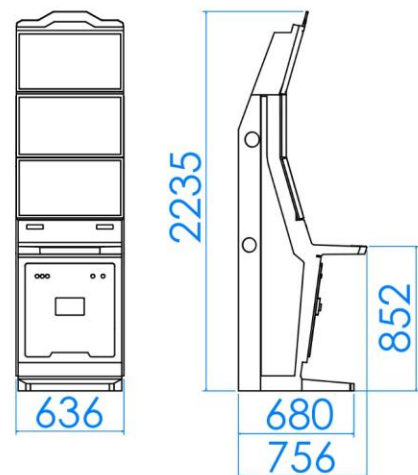

the next level

PINNACLE

ASUP 27P

NEXT GENERATION OF  
PINNACLE SLOT MACHINES FAMILY

EXQUISITE DESIGN  
IN STYLISH ELEGANT BLACK

NEW FULL HD 27" MONITORS  
WITH SIDE LED'S

GLI CERTIFIED FOR USE  
WITH SPECIFIC PLATFORMS