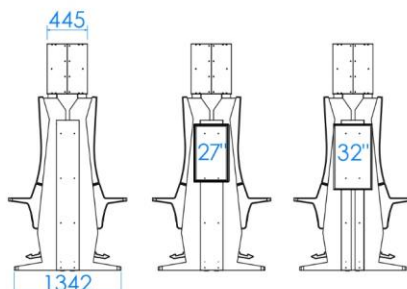

the next level

CLOVER Flash™

GLI CERTIFIED THE CLOVER LINK
FOR USE WITH SPECIFIC PLATFORMS

APEX PINNACLE UPRIGHT 43J CURVED

CLOVER FLASH

LED DISPLAY XXS

APEX
www.apex-gaming.com

sales@apex-gaming.com