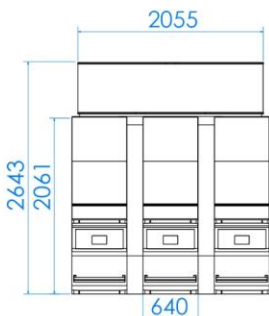

## DIAMOND LINK LED DISPLAY XS APEX PINNACLE UPRIGHT 43J CURVED