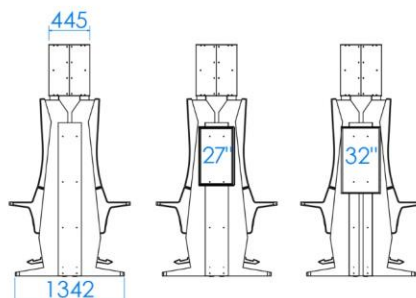

## DIAMOND LINK LED DISPLAY XS APEX PINNACLE UPRIGHT 43J CURVED