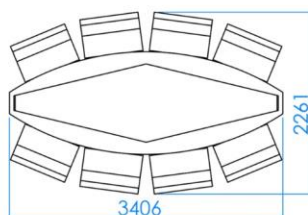

the next level

CLOVER Link

Gaming Labs Certified
GLI CERTIFIED THE CLOVER LINK FOR USE WITH SPECIFIC PLATFORMS

CLOVER-LINK
LED DISPLAY XXL
PINNACLE PREMIUM SL 27

APEX
www.apex-gaming.com

sales@apex-gaming.com