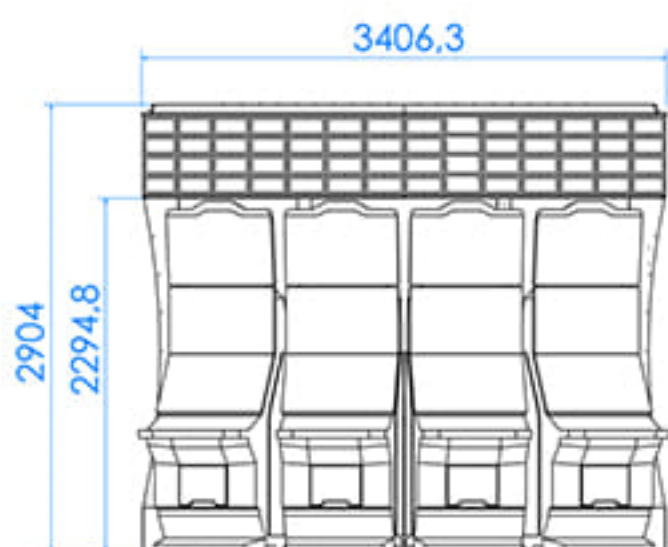

the next level

CLOVER LINK™ PREMIUM

CLOVER LINK PREMIUM

LED DISPLAY XXL

APSL 32

GLI CERTIFIED THE CLOVER LINK
FOR USE WITH SPECIFIC PLATFORMS

APEX 
www.apex-gaming.com

sales@apex-gaming.com