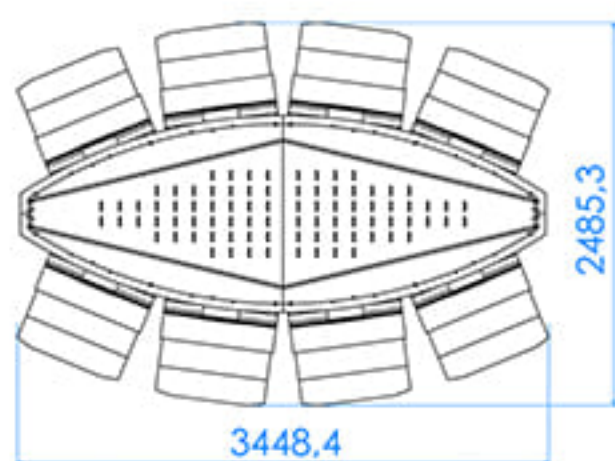

the next level

CLOVER LINK™ PREMIUM

CLOVER LINK PREMIUM

LED DISPLAY XXL

APSL 32

GLI CERTIFIED THE CLOVER LINK
FOR USE WITH SPECIFIC PLATFORMS

APEX 
www.apex-gaming.com

sales@apex-gaming.com