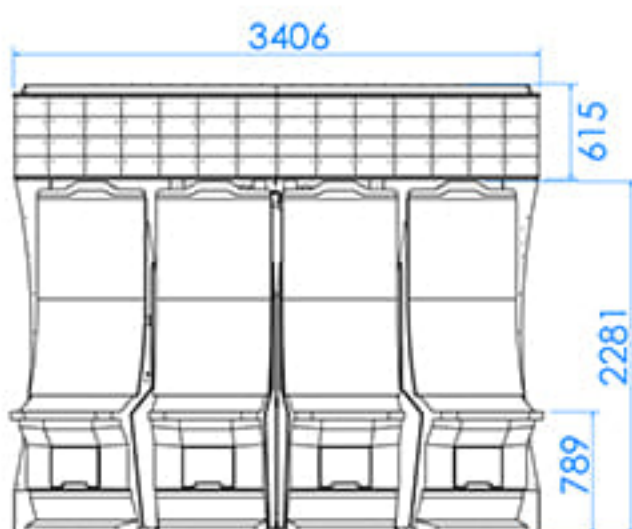

# CLOVER LINK ELEMENTS

CLOVER LINK ELEMENTS

LED DISPLAY XXL

APSL 55J

GLI CERTIFIED THE CLOVER LINK  
FOR USE WITH SPECIFIC PLATFORMS

**APEX**  
www.apex-gaming.com

sales@apex-gaming.com