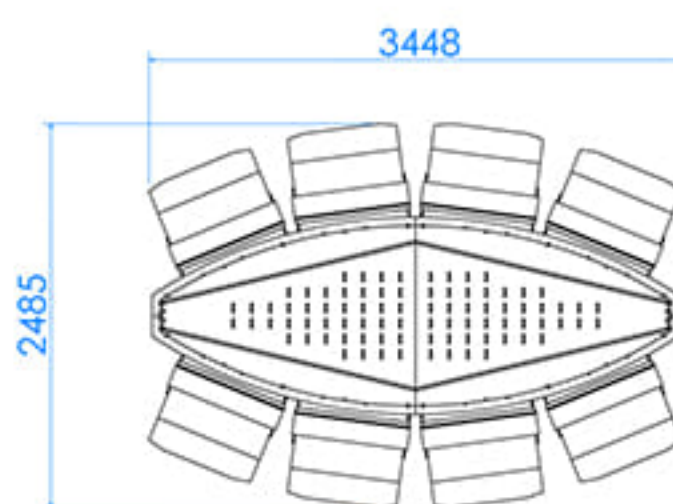

# CLOVER LINK ELEMENTS

CLOVER LINK ELEMENTS

LED DISPLAY XXL

APSL 55J

GLI CERTIFIED THE CLOVER LINK  
FOR USE WITH SPECIFIC PLATFORMS

**APEX**  
www.apex-gaming.com

sales@apex-gaming.com