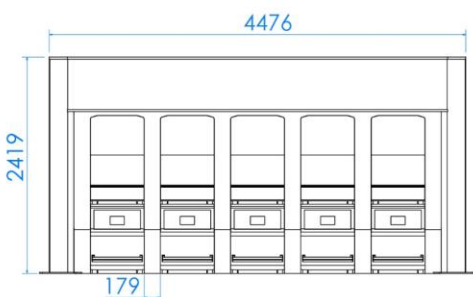

the next level

CLOVER Link

GLI CERTIFIED THE CLOVER LINK
FOR USE WITH SPECIFIC PLATFORMS

CLOVER-LINK

LED DISPLAY XL

PINNACLE BLACK SERIES 27

APEX 
www.apex-gaming.com

sales@apex-gaming.com