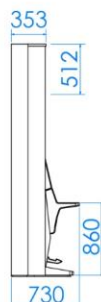

the next level

CLOVER Link

GLI CERTIFIED THE CLOVER LINK
FOR USE WITH SPECIFIC PLATFORMS

CLOVER-LINK

LED DISPLAY XL

PINNACLE BLACK SERIES 27

APEX 
www.apex-gaming.com

sales@apex-gaming.com