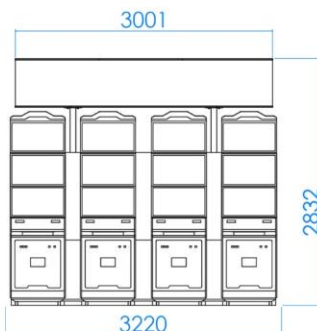

the next level

CLOVER Link Xtreme

GLI CERTIFIED THE CLOVER LINK FOR USE WITH SPECIFIC PLATFORMS

CLOVER-LINK XTREME

LED DISPLAYS

ASUP 27P

APEX 
www.apex-gaming.com

sales@apex-gaming.com