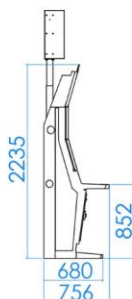

the next level

CLOVER Link Xtreme

GLI CERTIFIED THE CLOVER LINK FOR USE WITH SPECIFIC PLATFORMS

CLOVER-LINK XTREME

LED DISPLAYS

ASUP 27P

APEX 
www.apex-gaming.com

sales@apex-gaming.com