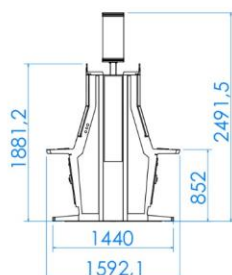

the next level

DIAMOND LINK™

GLI CERTIFIED THE CLOVER LINK FOR USE WITH SPECIFIC PLATFORMS

DIAMOND LINK
LED DISPLAY S (FOUR-SIDE)

ASUP 27

APEX 
www.apex-gaming.com

sales@apex-gaming.com