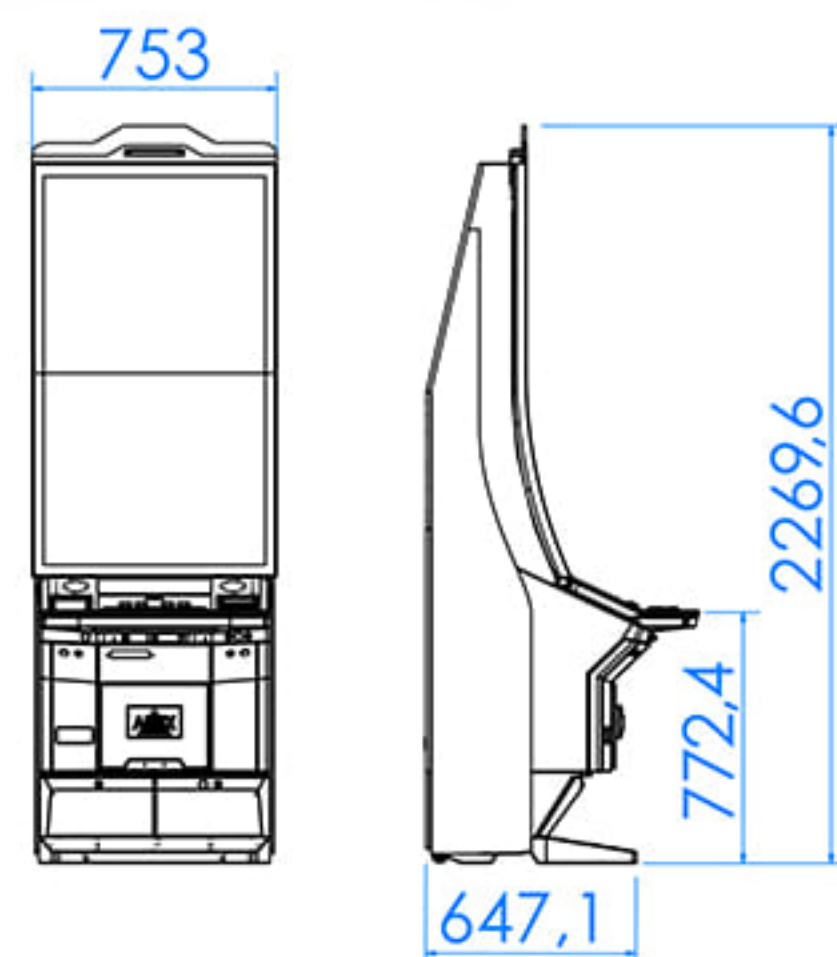

the next level

AP55J

NEXT GENERATION OF  
PINNACLE SLOT MACHINES FAMILY

EXQUISITE DESIGN  
IN STYLISH ELEGANT BLACK

NEW 4K 55" MONITOR  
WITH SIDE LED'S

GLI CERTIFIED FOR USE  
WITH SPECIFIC PLATFORMS

sales@apex-gaming.com