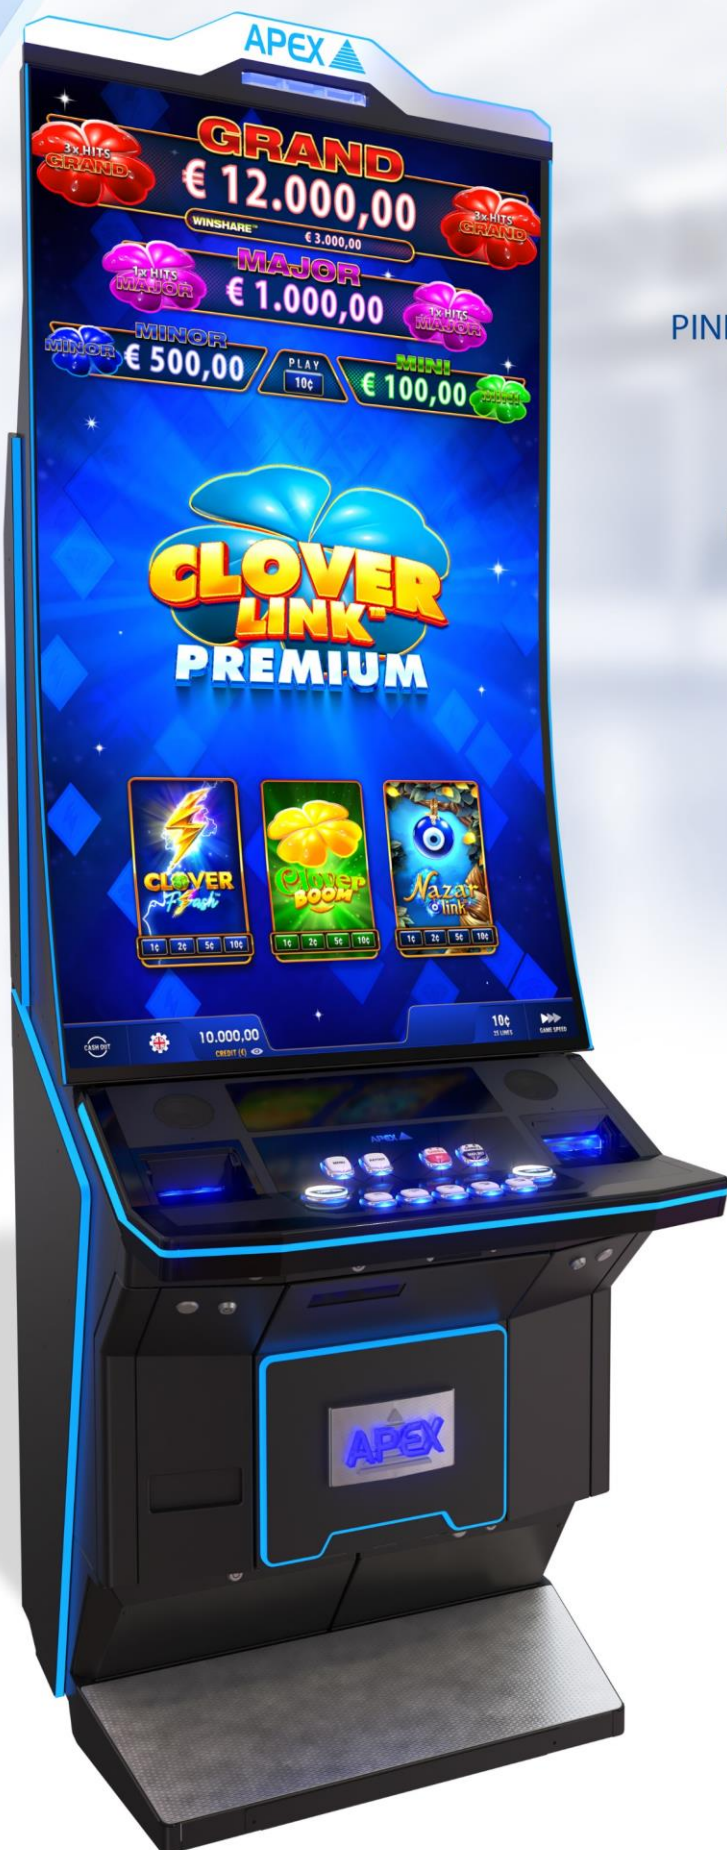

the next level

AP5L 55"J

NEXT GENERATION OF
PINNACLE SLOT MACHINES FAMILY

EXQUISITE DESIGN
IN STYLISH ELEGANT BLACK

NEW 4K 55" MONITOR
WITH SIDE LED'S

GLI CERTIFIED FOR USE
WITH SPECIFIC PLATFORMS

sales@apex-gaming.com