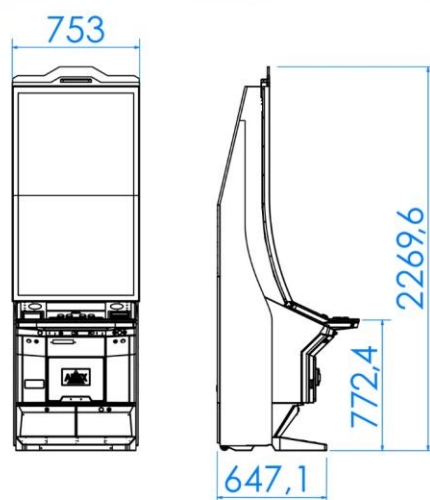

the next level

AP5L 55"J

NEXT GENERATION OF
PINNACLE SLOT MACHINES FAMILY

EXQUISITE DESIGN
IN STYLISH ELEGANT BLACK

NEW 4K 55" MONITOR
WITH SIDE LED'S

GLI CERTIFIED FOR USE
WITH SPECIFIC PLATFORMS

sales@apex-gaming.com