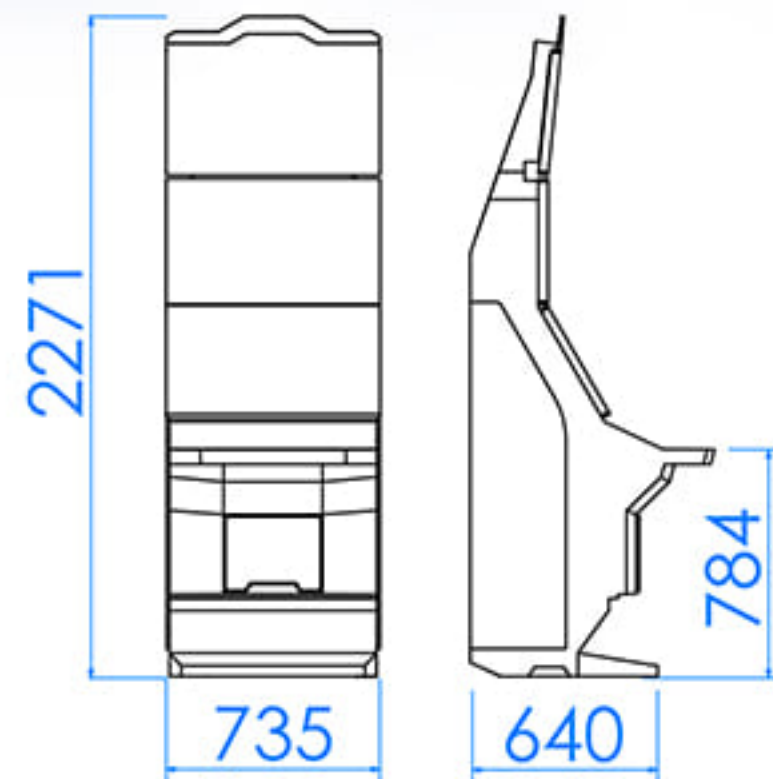

the next level

APSL 32

NEXT GENERATION OF
PINNACLE SLOT MACHINES FAMILY

EXQUISITE DESIGN
IN STYLISH ELEGANT BLACK

NEW FULL HD 32" MONITORS
WITH SIDE LED'S

sales@apex-gaming.com

APEX 
www.apex-gaming.com