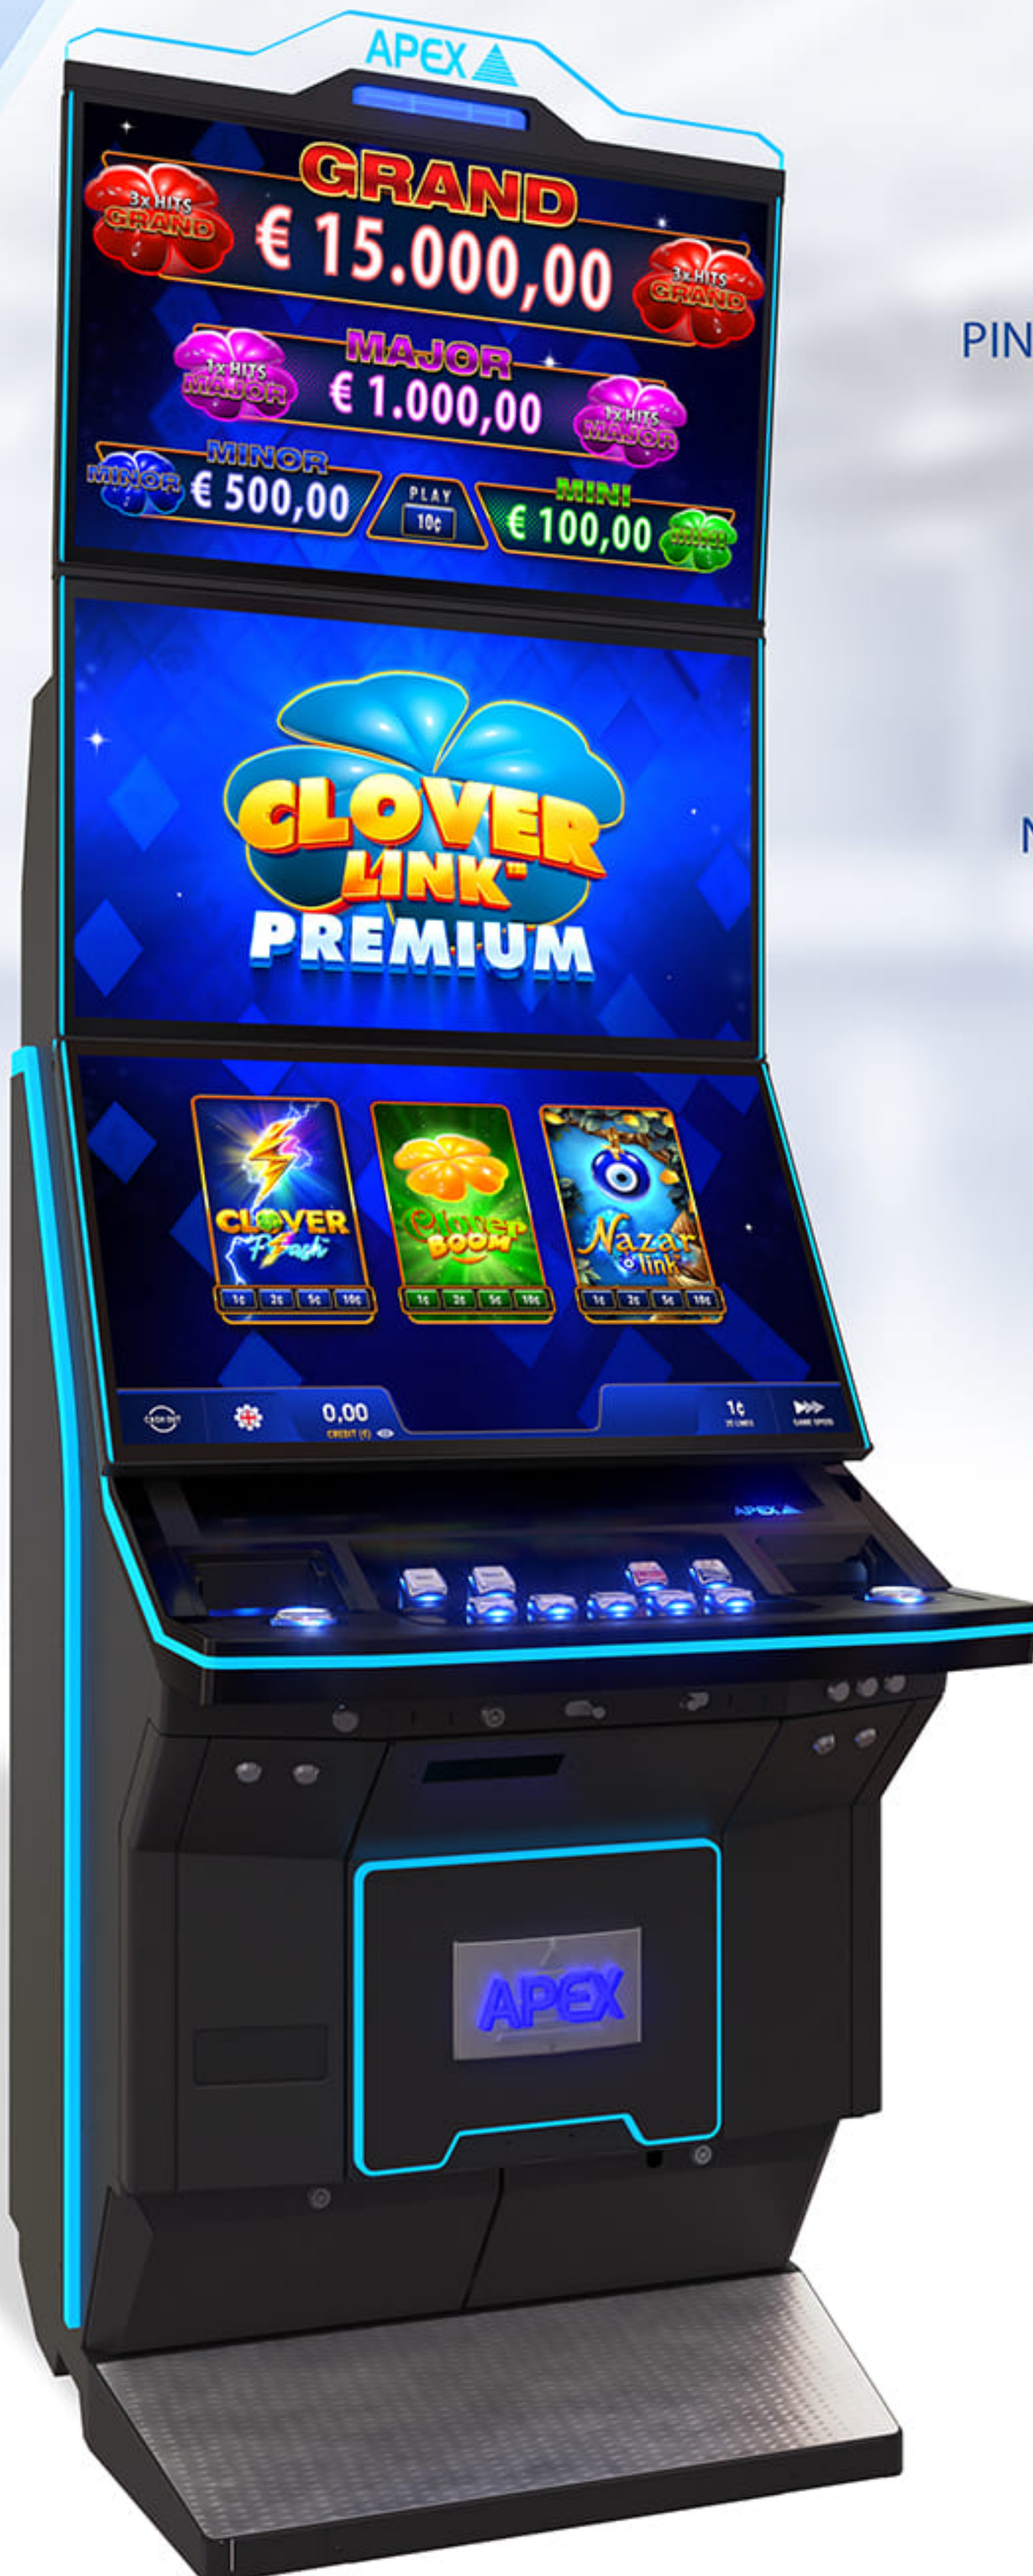

the next level

APSL 32

NEXT GENERATION OF
PINNACLE SLOT MACHINES FAMILY

EXQUISITE DESIGN
IN STYLISH ELEGANT BLACK

NEW FULL HD 32" MONITORS
WITH SIDE LED'S

sales@apex-gaming.com

APEX 
www.apex-gaming.com