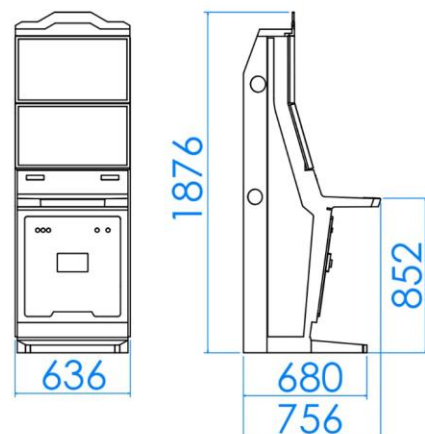

### UPRIGHT 27

NEXT GENERATION OF  
PINNACLE SLOT MACHINES FAMILY

EXQUISITE DESIGN  
IN STYLISH ELEGANT BLACK

NEW FULL HD 27" MONITORS  
WITH SIDE LED'S

GLI CERTIFIED FOR USE  
WITH SPECIFIC PLATFORMS

**APEX**   
www.apex-gaming.com