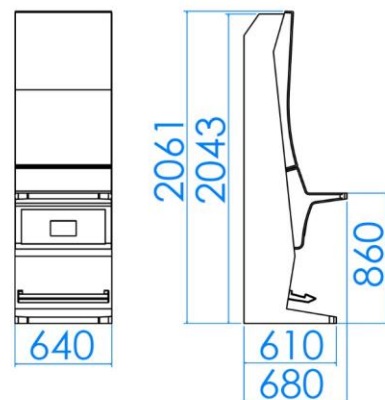

the next level

APEX PINNACLE

UPRIGHT 43J CURVED

NEXT GENERATION OF
PINNACLE SLOT MACHINES FAMILY

EXQUISITE DESIGN
IN STYLISH ELEGANT BLACK

NEW 4K 43" MONITOR
WITH SIDE LED'S

GLI CERTIFIED FOR USE
WITH SPECIFIC PLATFORMS