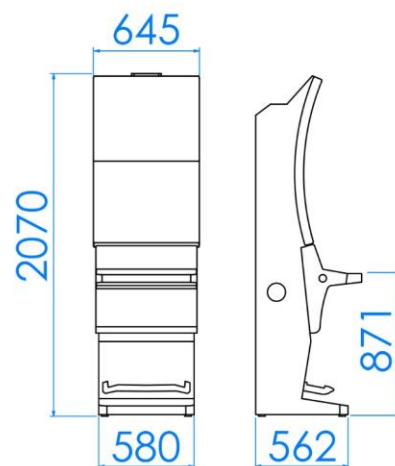

the next level

APEX PINNACLE

PREMIUM C43 CURVED

NEXT GENERATION OF
PINNACLE SLOT MACHINES FAMILY

EXQUISITE DESIGN
IN STYLISH ELEGANT BLACK

NEW FULL HD 27" MONITORS
WITH SIDE LED'S

GLI CERTIFIED FOR USE
WITH SPECIFIC PLATFORMS