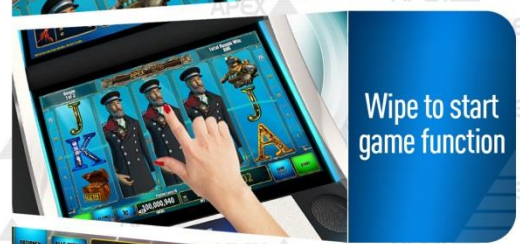

the next level

APEX PINNACLE SL 27"

New HD 27" monitors with side LED's

Wipe to start game function

Hiding/unhiding credit

www.apex-gaming.com

For more information please contact:
sales@apex-gaming.com

APEX 
GAMING TECHNOLOGY