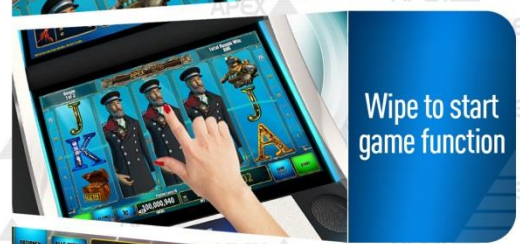

Wipe to start game function