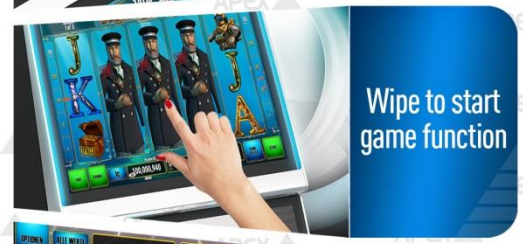

the next level

APEX PINNACLE 24"

New HD 24" monitors with side LED's

Wipe to start game function

Hiding/unhiding credit

www.apex-gaming.com

For more information please contact:
sales@apex-gaming.com

APEX 
GAMING TECHNOLOGY